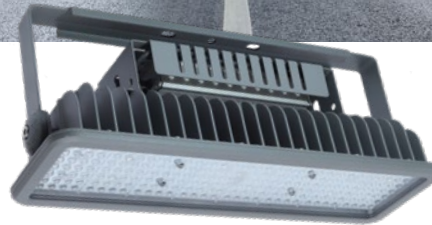

ORION-T

- PDC aluminium housing with aim & adjustable bracket
- Modular linear tunnel light
- SMD LED with secondary lens
- Applications: Tunnels, Underpasses, Mines etc.